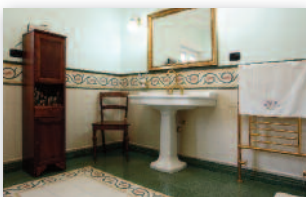

FOGAZZA

In the first years of the twentieth century, artistic movements rose from the mitteleuropean culture and found their expression in Palermo's Liberty style. A form of architecture as 'art in everything' is developed and expressed in interior design, frescos, colored glass, wrought iron and majolicas. It is during the artistic turmoil of the golden years of Palermo's Florio family that a company which has now been operating for more than a hundred years in the grit-stone paving market is born and established. From 1905 until now, Fogazza has kept tradition alive conjugating it with technological innovation to create a product of high performance. Fogazza's product lines have their roots in a skilled union of tradition, style and innovation wary of the current tendencies yet faithful to the most authentic artisan craft.

The simplicity of the laying, the variety of shapes and colours and the possibility of personalized creations allow for a large scale use of the products, meeting even the most demanding needs.

A perfect polychrome balance in personalized combinations, for a unique and unrepeatable result.

The artisans follow old schematics and drawings - each and every one of them is a master of his art. There will always be a slight difference between two tiles of equal design, expressed in both the tone and the slight un-preciseness of the geometric lines, which are to be considered a characteristic of the product, an expression of the perfect imperfection of hand made products.

www.fogazza.com

MILLENNIUM

Geasophia

ATLANTIS

OLYMPIA

Accessori