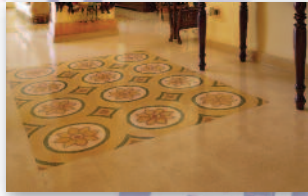

FOGAZZA

In the first years of the twentieth century, artistic movements rose from the mitteleuropean culture and found their expression in Palermo's Liberty style. A form of architecture as 'art in everything' is developed and expressed in interior design, frescos, colored glass, wrought iron and majolicas. It is during the artistic turmoil of the golden years of Palermo's Florio family that a company which has now been operating for more than a hundred years in the grit-stone paving market is born and established. From 1905 until now, Fogazza has kept tradition alive conjugating it with technological innovation to create a product of high performance. Fogazza's product lines have their roots in a skilled union of tradition, style and innovation wary of the current tendencies yet faithful to the most authentic artisan craft.

The simplicity of the laying, the variety of shapes and colours and the possibility of personalized creations allow for a large scale use of the products, meeting even the most demanding needs.

A perfect polychrome balance in personalized combinations, for a unique and unrepeatable result.

The artisans follow old schematics and drawings - each and every one of them is a master of his art. There will always be a slight difference between two tiles of equal design, expressed in both the tone and the slight un-preciseness of the geometric lines, which are to be considered a characteristic of the product, an expression of the perfect imperfection of hand made products.

www.fogazza.com

MILLENNIUM

Geasophia

ATLANTIS

OLYMPIA

Accessori