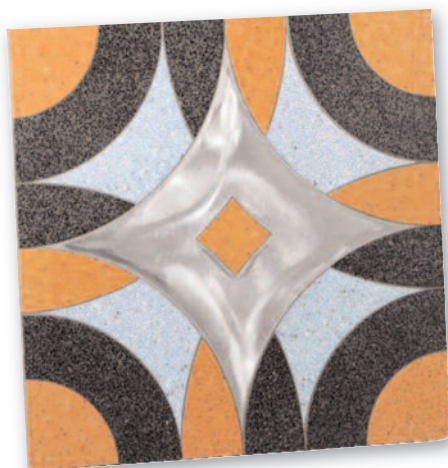

Line - Atlantis/Origami

Material - Graniglia and steel

Format - 40x40x2 cm

www.fogazza.com

MILLENNIUM

Geosophia

ATLANTIS

OLYMPIA

Accessori