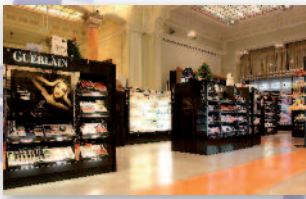

FOGAZZA

In the first years of the twentieth century, artistic movements rose from the mitteleuropean culture and found their expression in Palermo's Liberty style. A form of architecture as 'art in everything' is developed and expressed in interior design, frescos, colored glass, wrought iron and majolicas. It is during the artistic turmoil of the golden years of Palermo's Florio family that a company which has now been operating for more than a hundred years in the grit-stone paving market is born and established. From 1905 until now, Fogazza has kept tradition alive conjugating it with technological innovation to create a product of high performance. Fogazza's product lines have their roots in a skilled union of tradition, style and innovation wary of the current tendencies yet faithful to the most authentic artisan craft.

The simplicity of the laying, the variety of shapes and colours and the possibility of personalized creations allow for a large scale use of the products, meeting even the most demanding needs.

A perfect polychrome balance in personalized combinations, for a unique and unrepeatable result.

The artisans follow old schematics and drawings - each and every one of them is a master of his art. There will always be a slight difference between two tiles of equal design, expressed in both the tone and the slight un-preciseness of the geometric lines, which are to be considered a characteristic of the product, an expression of the perfect imperfection of hand made products.

www.fogazza.com

MILLENNIUM

Geasophia

ATLANTIS

OLYMPIA

Accessori