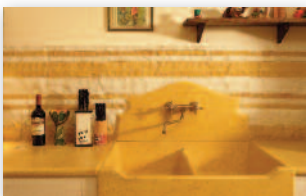

FOGAZZA

In the first years of the twentieth century, artistic movements rose from the mitteleuropean culture and found their expression in Palermo's Liberty style. A form of architecture as 'art in everything' is developed and expressed in interior design, frescos, colored glass, wrought iron and majolicas. It is during the artistic turmoil of the golden years of Palermo's Florio family that a company which has now been operating for more than a hundred years in the grit-stone paving market is born and established. From 1905 until now, Fogazza has kept tradition alive conjugating it with technological innovation to create a product of high performance. Fogazza's product lines have their roots in a skilled union of tradition, style and innovation wary of the current tendencies yet faithful to the most authentic artisan craft.

The simplicity of the laying, the variety of shapes and colours and the possibility of personalized creations allow for a large scale use of the products, meeting even the most demanding needs.

A perfect polychrome balance in personalized combinations, for a unique and unrepeatable result.

The artisans follow old schematics and drawings - each and every one of them is a master of his art. There will always be a slight difference between two tiles of equal design, expressed in both the tone and the slight un-preciseness of the geometric lines, which are to be considered a characteristic of the product, an expression of the perfect imperfection of hand made products.

www.fogazza.com

MILLENNIUM

Geasophia

ATLANTIS

OLYMPIA

Accessori