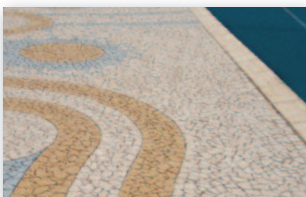

FOGAZZA

In the first years of the twentieth century, artistic movements rose from the mitteleuropean culture and found their expression in Palermo's Liberty style. A form of architecture as 'art in everything' is developed and expressed in interior design, frescos, colored glass, wrought iron and majolicas. It is during the artistic turmoil of the golden years of Palermo's Florio family that a company which has now been operating for more than a hundred years in the grit-stone paving market is born and established. From 1905 until now, Fogazza has kept tradition alive conjugating it with technological innovation to create a product of high performance. Fogazza's product lines have their roots in a skilled union of tradition, style and innovation wary of the current tendencies yet faithful to the most authentic artisan craft.

The simplicity of the laying, the variety of shapes and colours and the possibility of personalized creations allow for a large scale use of the products, meeting even the most demanding needs.

A perfect polychrome balance in personalized combinations, for a unique and unrepeatable result.

The artisans follow old schematics and drawings - each and every one of them is a master of his art. There will always be a slight difference between two tiles of equal design, expressed in both the tone and the slight un-preciseness of the geometric lines, which are to be considered a characteristic of the product, an expression of the perfect imperfection of hand made products.

www.fogazza.com

MILLENNIUM

Geasophia

ATLANTIS

OLYMPIA

Accessori